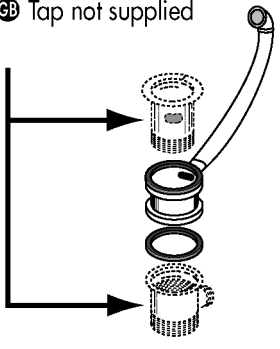

DECOTEC provides universal wall fixing suitable for use in most solid wall installations. Please note that particular attention will be required to use the correct style of wall fixing where hollow/stud wall partitions are involved.

2**3**

4

5

⚠

L'ensemble des tiroirs a été réglé en usine. Pour retrouver le réglage initial, il est impératif de fixer le cadre à l'aide des 4 vis (Rep. 2).

The whole of the drawers was regulated in factory. To find the initial adjustment, it is imperative to fix the framework using the 4 screws (Item mark 2).

6

Ⓕ Non fourni
 Ⓖ Tap not supplied

Ⓕ Robinet non fourni
 Ⓖ Tap not supplied

7

DECOTEC
PARIS

3, boulevard Voltaire - 75011 Paris Tél. 01 53 36 15 00 - Fax 01 43 38 20 69